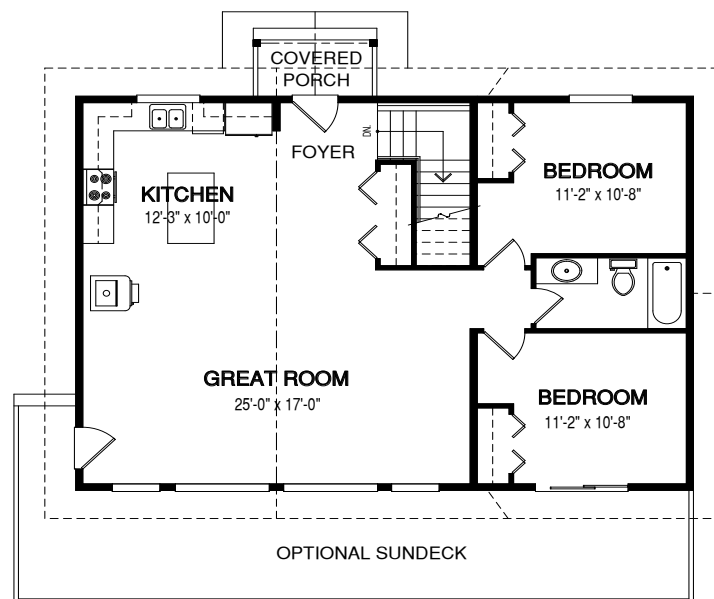

The *Lakewoods*

POST & BEAM

This cozy two bedroom cottage is simple in design, but all you'll need for that country retreat. With its large windows, the Lakewoods is a perfect opportunity to take in the view.

Square Footage

MAIN FLOOR	1120
UPPER FLOOR	-
UNFINISHED/ BONUS AREA	-
TOTAL LIVING AREA	1120
GARAGE	-
COVERED ENTRY/PORCH	32
BALCONY/ DECK	-
TOTAL AREA	1152

Dimensions

WIDTH	DEPTH
40	28

Designs, Images & Plans © Linwood Homes Ltd.