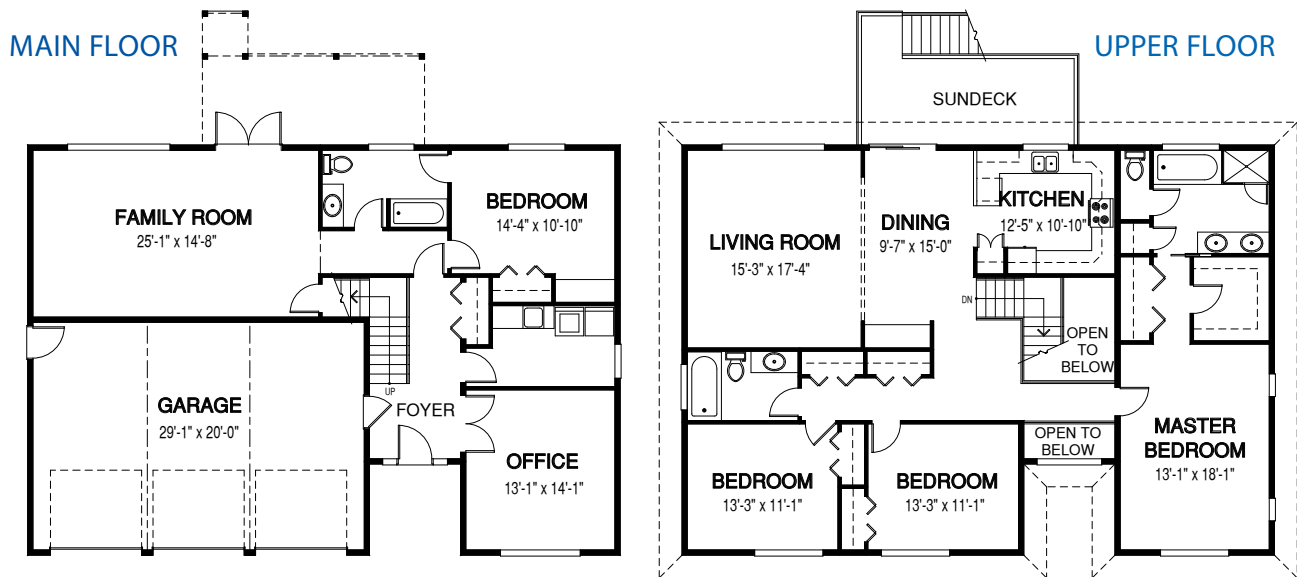

Contact us today for a price quote or details: linwoodhomes.com/ask • 1-888-546-9663

TRADITIONAL: The Traditional Home Package includes custom design, construction plans and all the materials required to build the structure of the home to the lock-up stage.