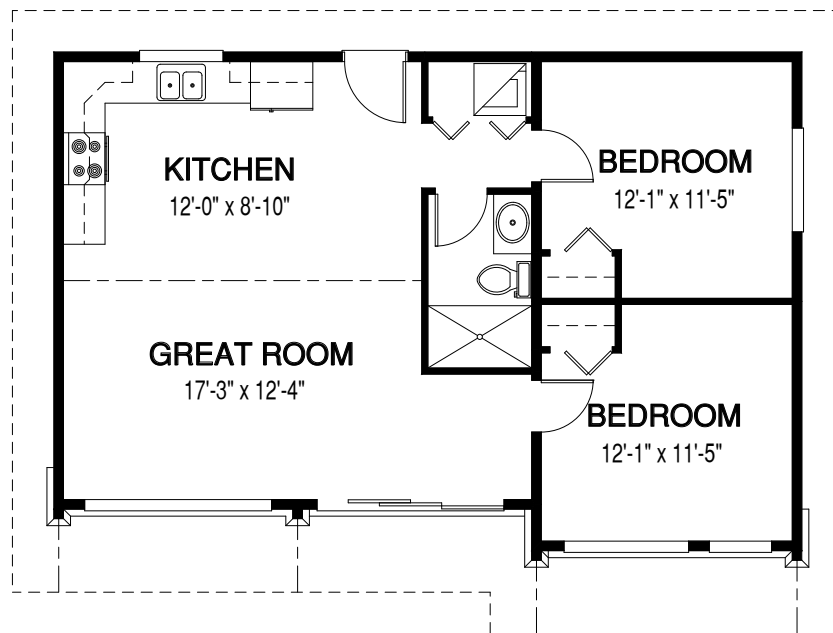

The *Northwynd 1*

POST & BEAM

The perfect small home, cabin, or cottage retreat, the Northwynd is a welcoming, contemporary cedar home package that can be built in a wide range of settings.

Square Footage

MAIN FLOOR	818
UPPER FLOOR	0
UNFINISHED/ BONUS AREA	0
TOTAL LIVING AREA	818
GARAGE	0
COVERED ENTRY/PORCH	0
BALCONY/ DECK	0
TOTAL AREA	818

Dimensions

WIDTH	DEPTH
36	25

Designs, Images & Plans © Linwood Homes Ltd.