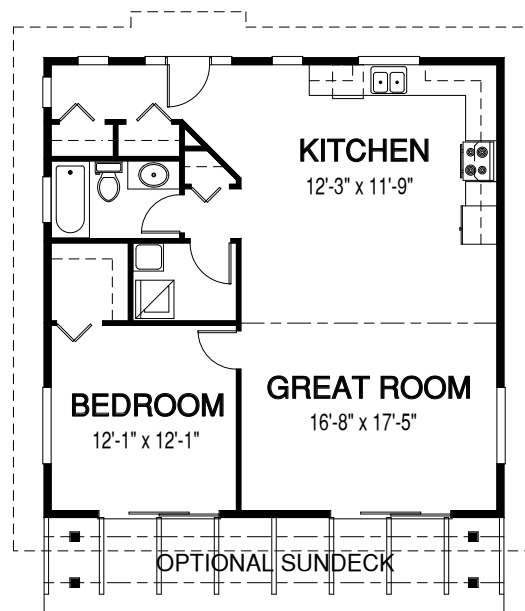

The *Naturals 1*

POST & BEAM

One of a series of six Naturals designs and home packages, this 900 sq. ft. home is both affordable and appealing. Modular in its design, this home kit is easy to expand upon with another Naturals kit.

Square Footage

MAIN FLOOR	900
UPPER FLOOR	0
UNFINISHED/ BONUS AREA	0
TOTAL LIVING AREA	900
GARAGE	0
COVERED ENTRY/PORCH	0
BALCONY/ DECK	0
TOTAL AREA	900

Dimensions

WIDTH	DEPTH
30	30

Designs, Images & Plans © Linwood Homes Ltd.