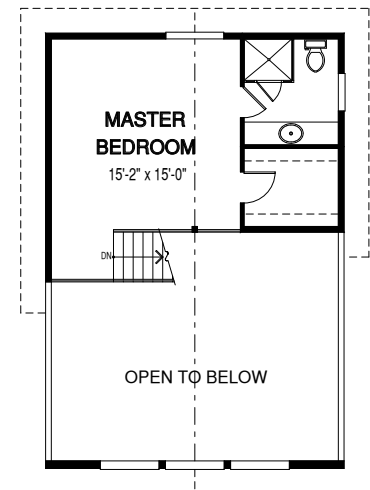

### Square Footage

MAIN FLOOR	1520
UPPER FLOOR	406
UNFINISHED/ BONUS AREA	0
TOTAL LIVING AREA	<b>1926</b>
GARAGE	0
COVERED ENTRY/PORCH	378
BALCONY/ DECK	0
TOTAL AREA	<b>2304</b>

### Dimensions

WIDTH	DEPTH
64	39

Designs, Images & Plans © Linwood Homes Ltd.

Main Floor

Upper Floor

Contact us today for a price quote or details: [linwoodhomes.com/ask](https://linwoodhomes.com/ask) • 1-888-546-9663