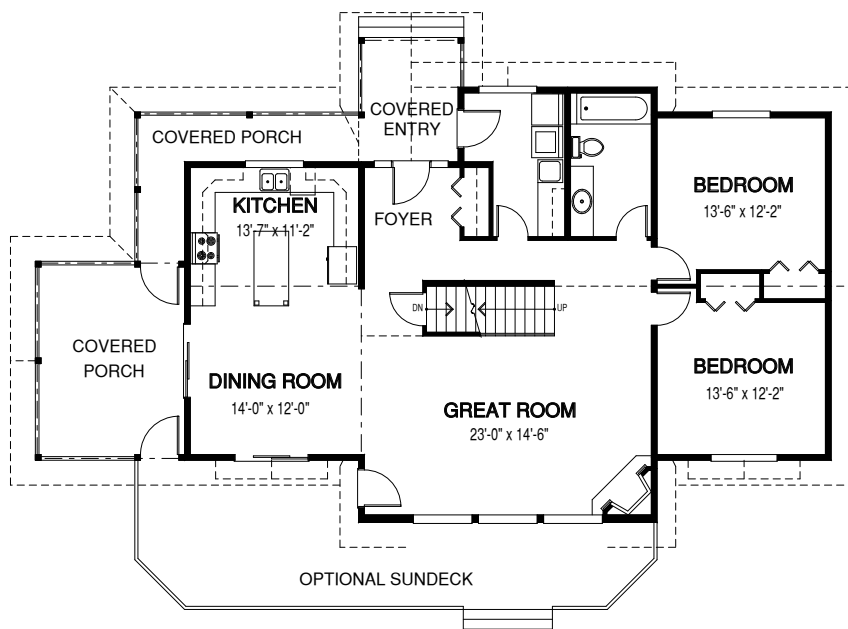

### Square Footage

MAIN FLOOR	1520
UPPER FLOOR	406
UNFINISHED/ BONUS AREA	0
TOTAL LIVING AREA	<b>1926</b>
GARAGE	0
COVERED ENTRY/PORCH	378
BALCONY/ DECK	0
TOTAL AREA	<b>2304</b>

### Dimensions

WIDTH	DEPTH
64	39

Designs, Images & Plans © Linwood Homes Ltd.

Main Floor

Upper Floor

Contact us today for a price quote or details: [linwoodhomes.com/ask](https://linwoodhomes.com/ask) • 1-888-546-9663